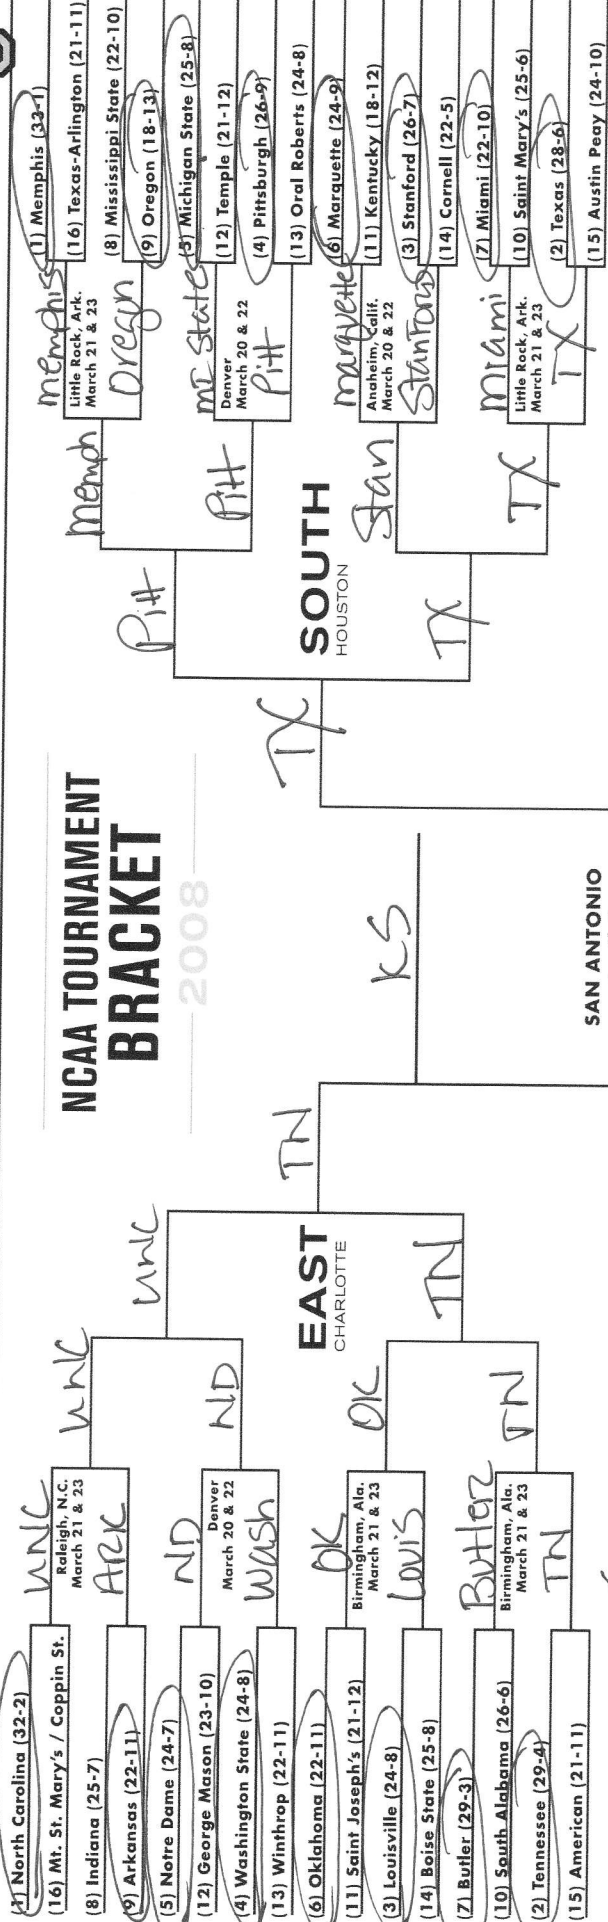

First Round
March 20-21

Second Round
March 22-23

Sweet 16
March 27-28

Elite Eight
March 29-30

Final Four
April 5

NATIONAL
CHAMPIONSHIP

Final Four
April 5

Elite Eight
March 29-30

Sweet 16
March 27-28

Second Round
March 22-23

First Round
March 20-21

Panasonic... as for life

THE NEW VISUAL ERA